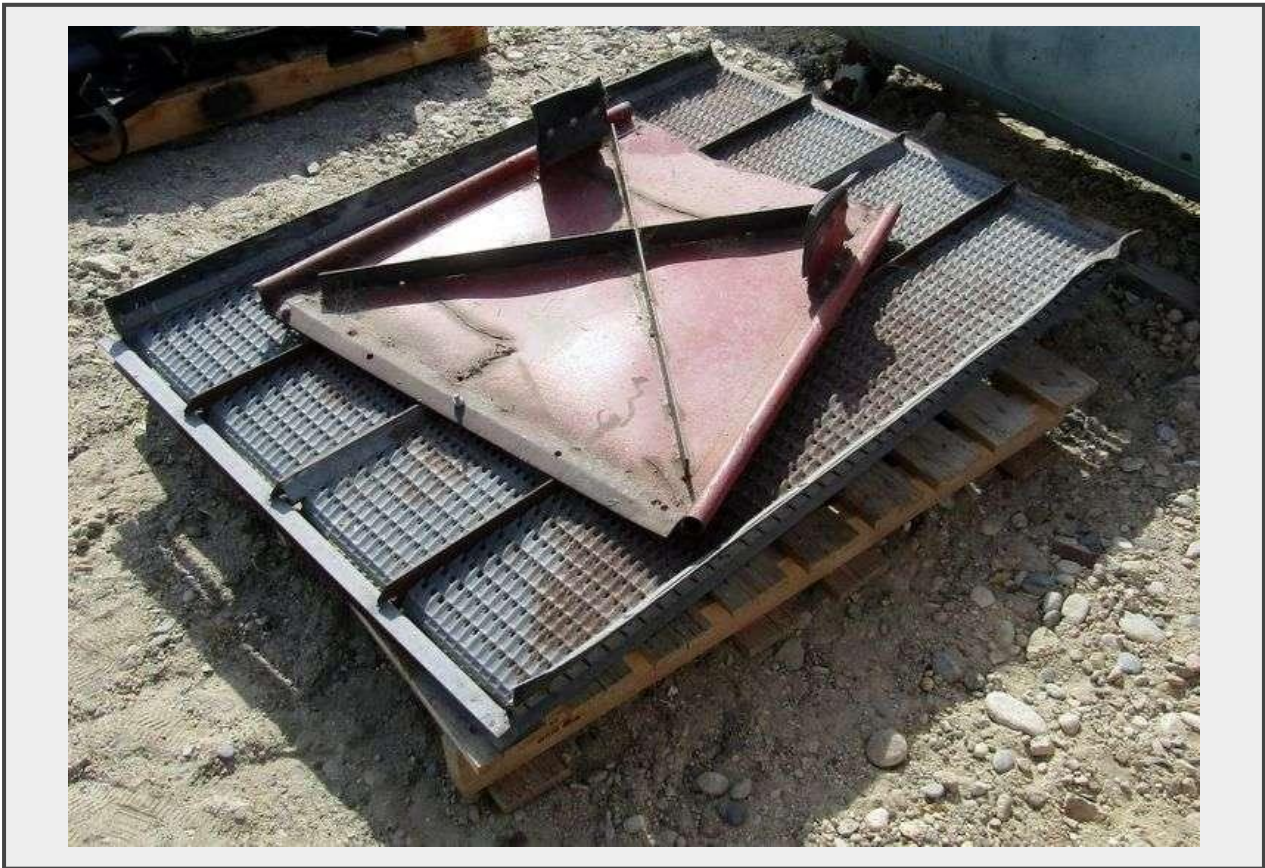

Sale Name: EARLY SPRING FARM & HEAVY EQUIPMENT AUCTION

LOT 4428 - V-385 Combine Chaffer Screen

Location ROW 6

Description

48" x 35"

seller states: off an International

LOT LOCATION: ROW 6

Quantity: 1