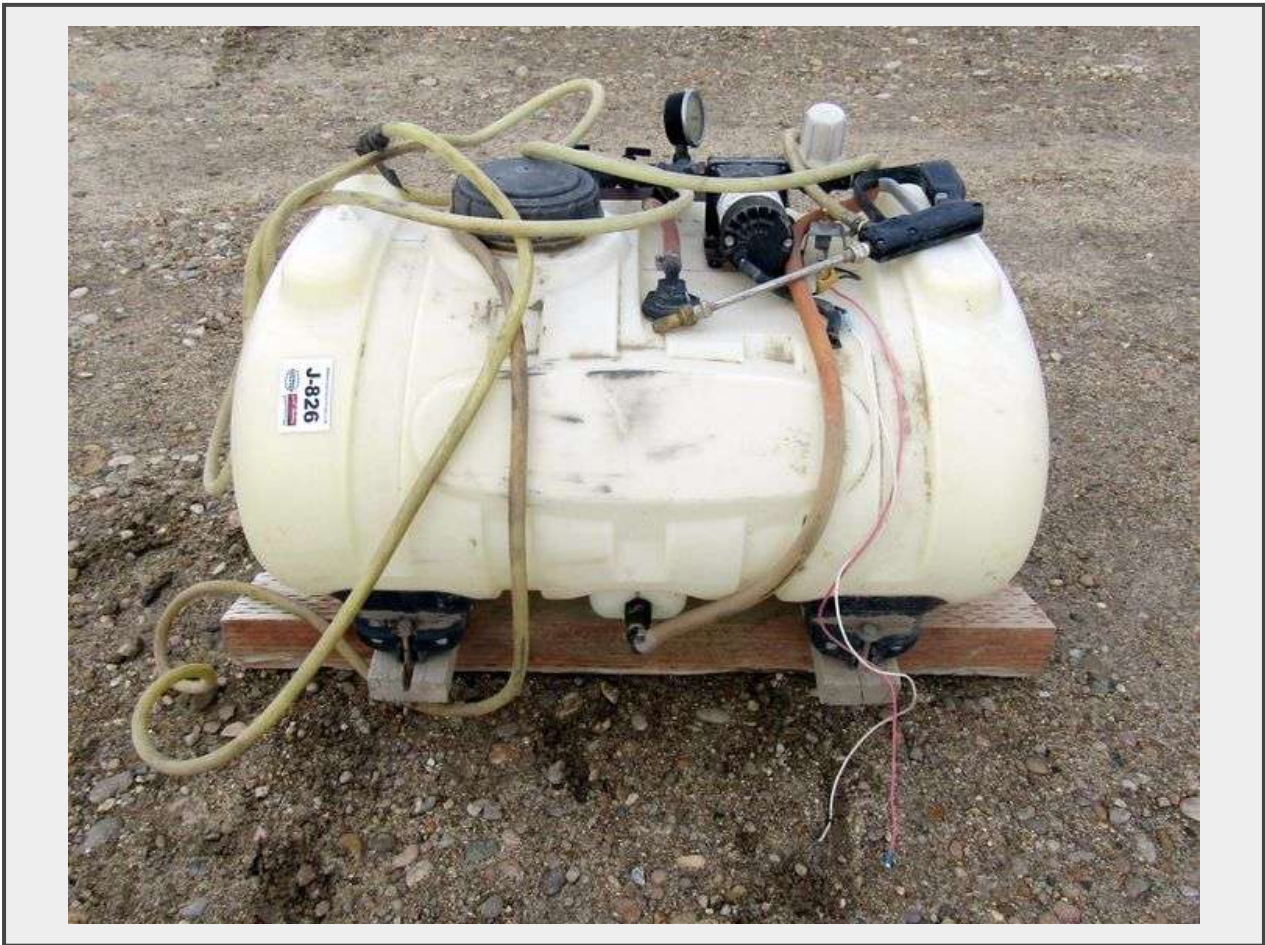

Sale Name: ICEBREAKER 2024 FARM & HEAVY EQUIPMENT AUCTION

LOT 7506 - J-826 ATV Sprayer

LOCATION SS OF BUILDING

Description

40 gallon tank

Shurflo pump

12V - 18A - 5.3 GPM - 60 PSI

30 gun jet spray gun