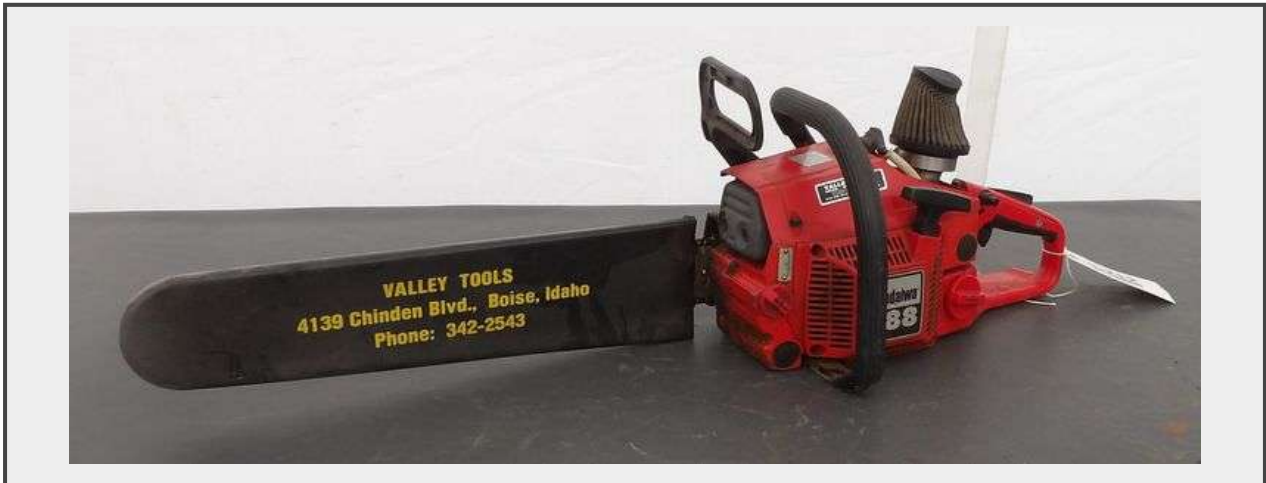

**Sale Name:** HOT SUMMER FARM & HEAVY EQUIPMENT AUCTION

**LOT 6250 - R-212 Shindaiwa 488 Chainsaw**

**LOCATION** AISLE E

**Description**

Electronic ignition

18" cut

Tested: starts + runs

**LOT LOCATION:** AISLE E