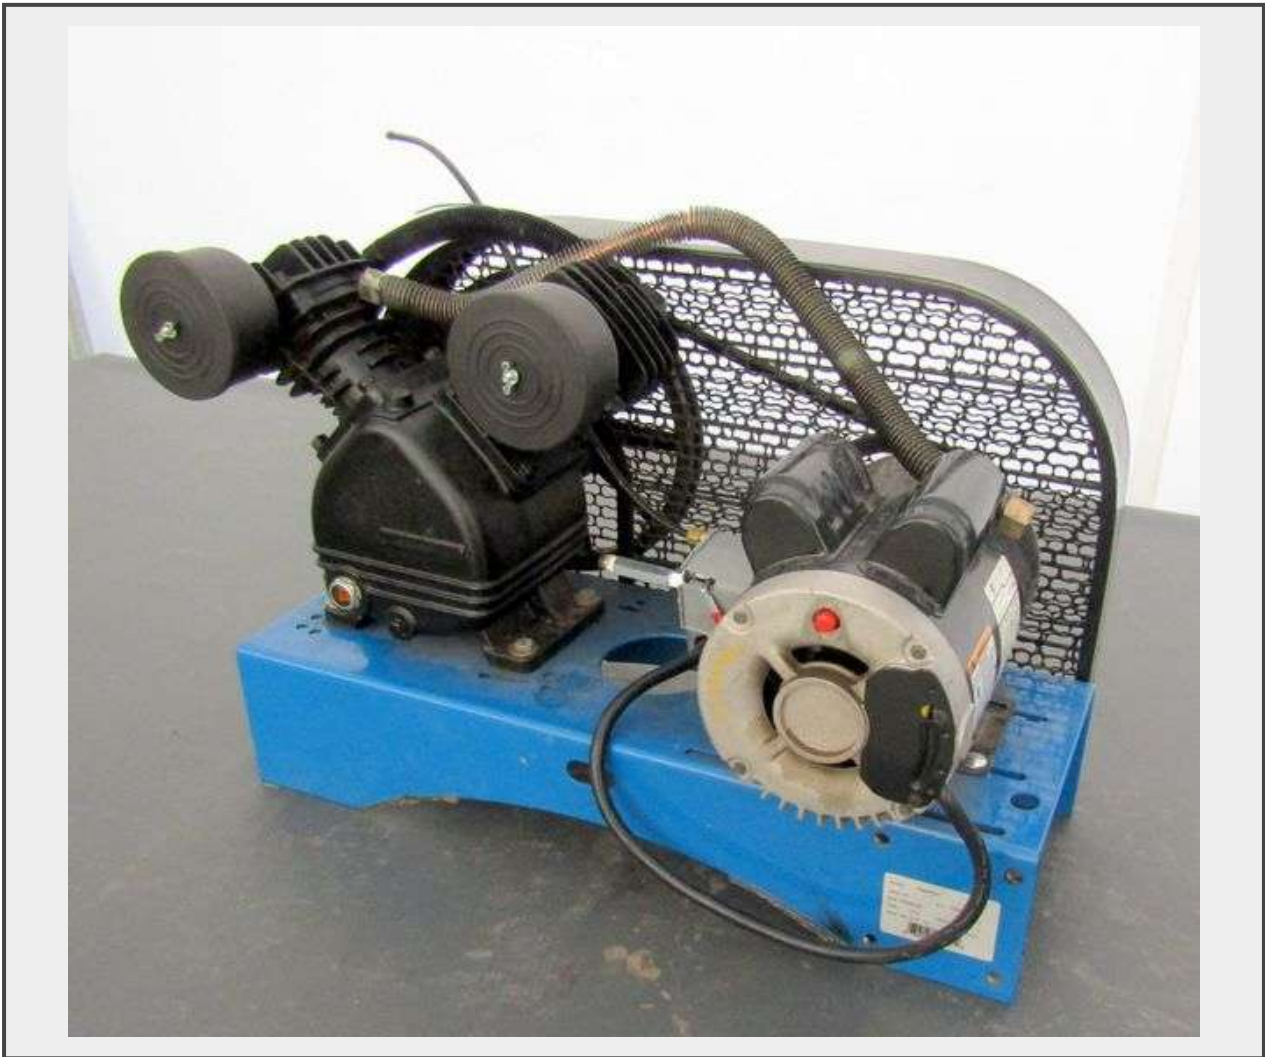

Sale Name: END OF YEAR FARM & HEAVY EQUIPMENT 2025

LOT 7268 - E-819 Air Compressor Pump + Motor

LOCATION TABLE 2

Description

Single phase

208-230V

15A

Seller states working