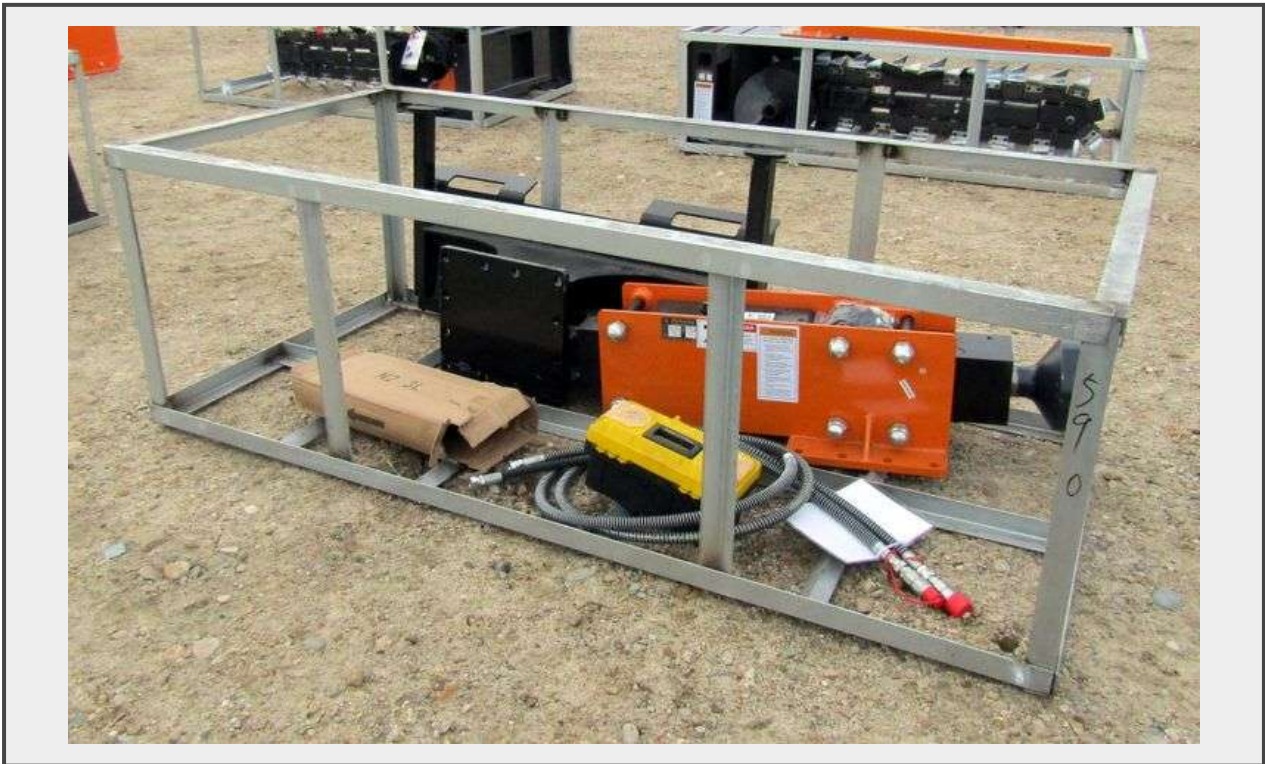

**Sale Name:** WINTER ICEBREAKER 2026

**LOT 5647 - P-482 Wolverine Skid Steer Post Driver**

**LOCATION** ROW 3

**Description**

Wolverine Skid Steer Post Driver

Model: PD-12-08D

To Be Assembled

UNUSED

**LOT LOCATION:** ROW 3

**Quantity:** 1

<https://bid.pickettauctions.com/>