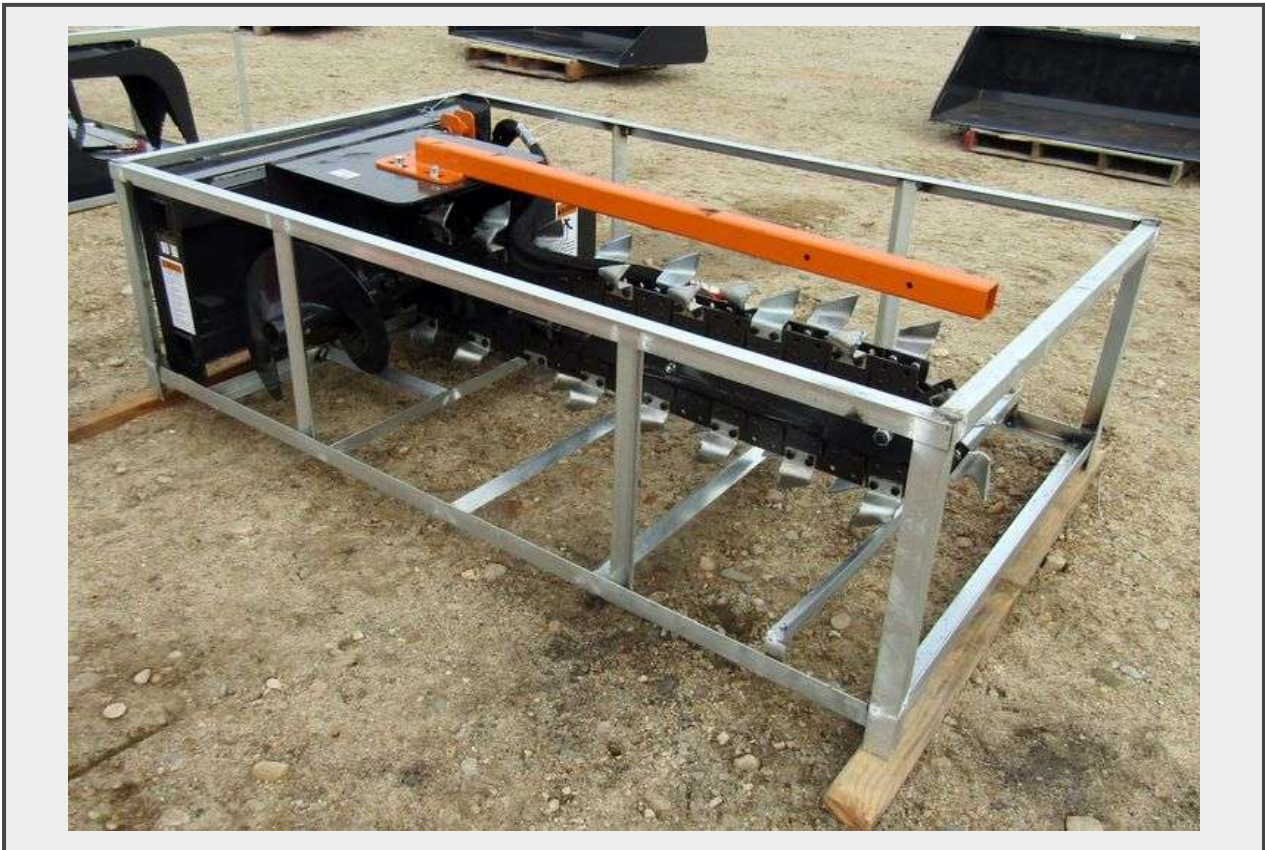

Sale Name: WINTER ICEBREAKER 2026

LOT 5826 - P-547 Wolverine Skid Steer Trencher

LOCATION FRONT ROW

Description

Wolverine Skid Steer Trencher

Model: TCR - 12 - 48H

8" Trench

48" Deep

15" Auger

Hydraulic Drive

15 - 30 GPM Required

Universal Plate

Unused

LOT LOCATION: FRONT ROW

Quantity: 1

<https://bid.pickettauctions.com/>