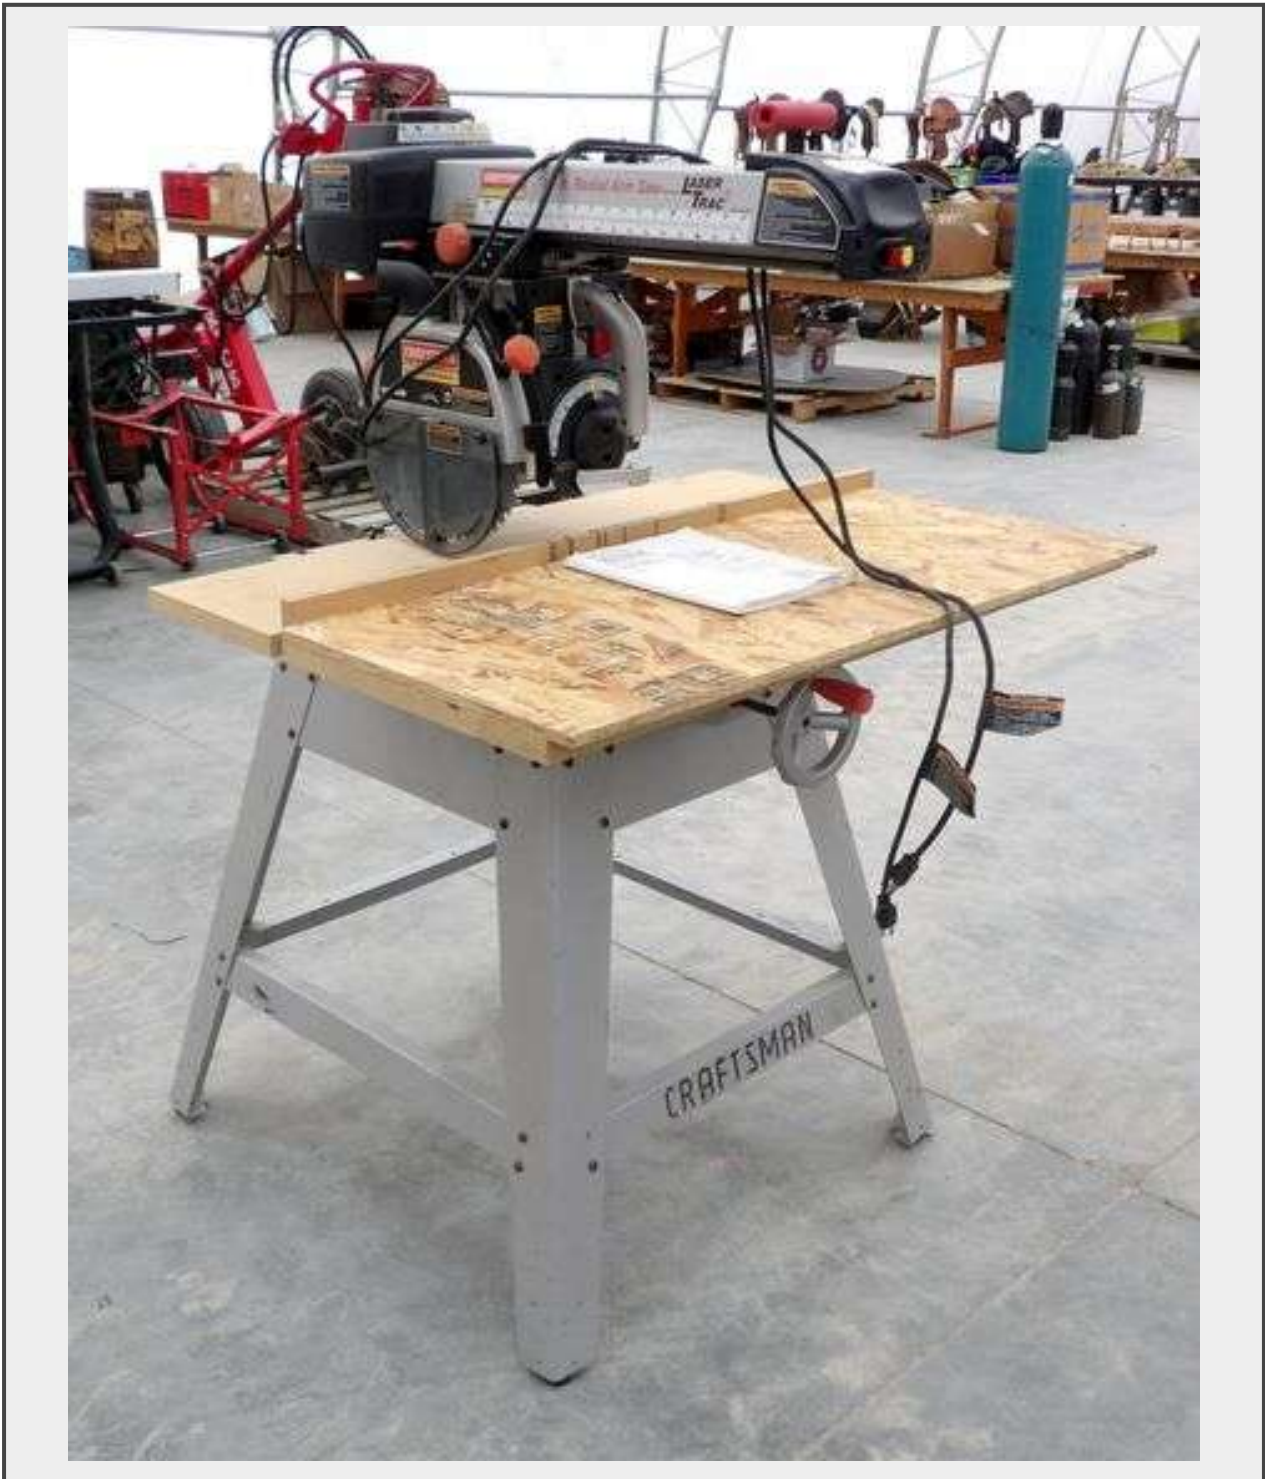

Sale Name: WINTER ICEBREAKER 2026

LOT 6132 - P-900 Craftsman Radial Arm Saw

LOCATION NW SHOP FLOOR

Description

10" stationary

Model: 315.220100

120/240V - 13/6.5A

Single phase

3450 RPM

Tested: Works

LOT LOCATION NW SHOP FLOOR

Quantity: 1

<https://bid.pickettauctions.com/>