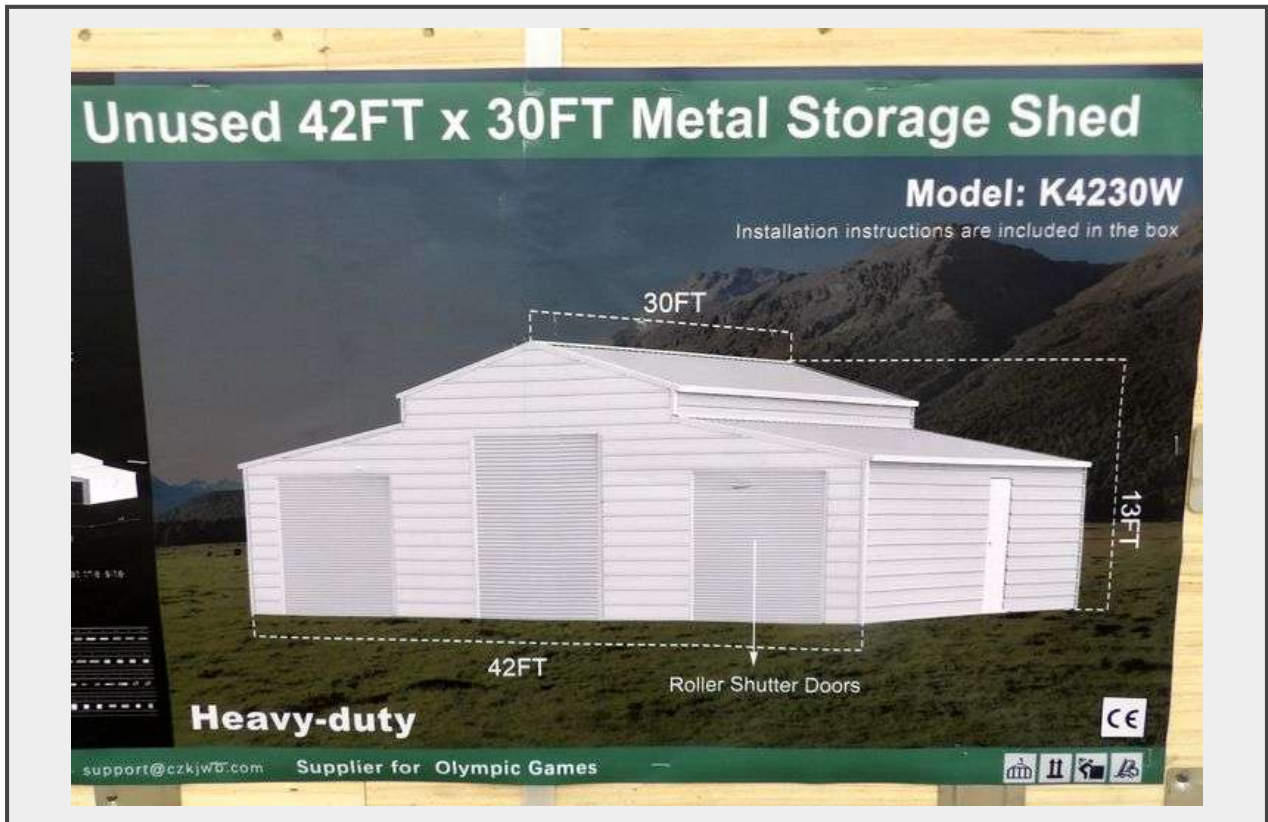

**Sale Name:** EARLY SPRING FARM & HEAVY EQUIPMENT AUCTION

**LOT 2154 - B-143 KJ Metal Storage Shed 42'x30'**

**LOCATION** FRONT ROW

**Description**

KJ Metal Storage Shed

Model: K4230W

42' x 30'

UNUSED

**LOT LOCATION:** FRONT ROW

**Quantity:** 1

<https://bid.pickettauctions.com/>