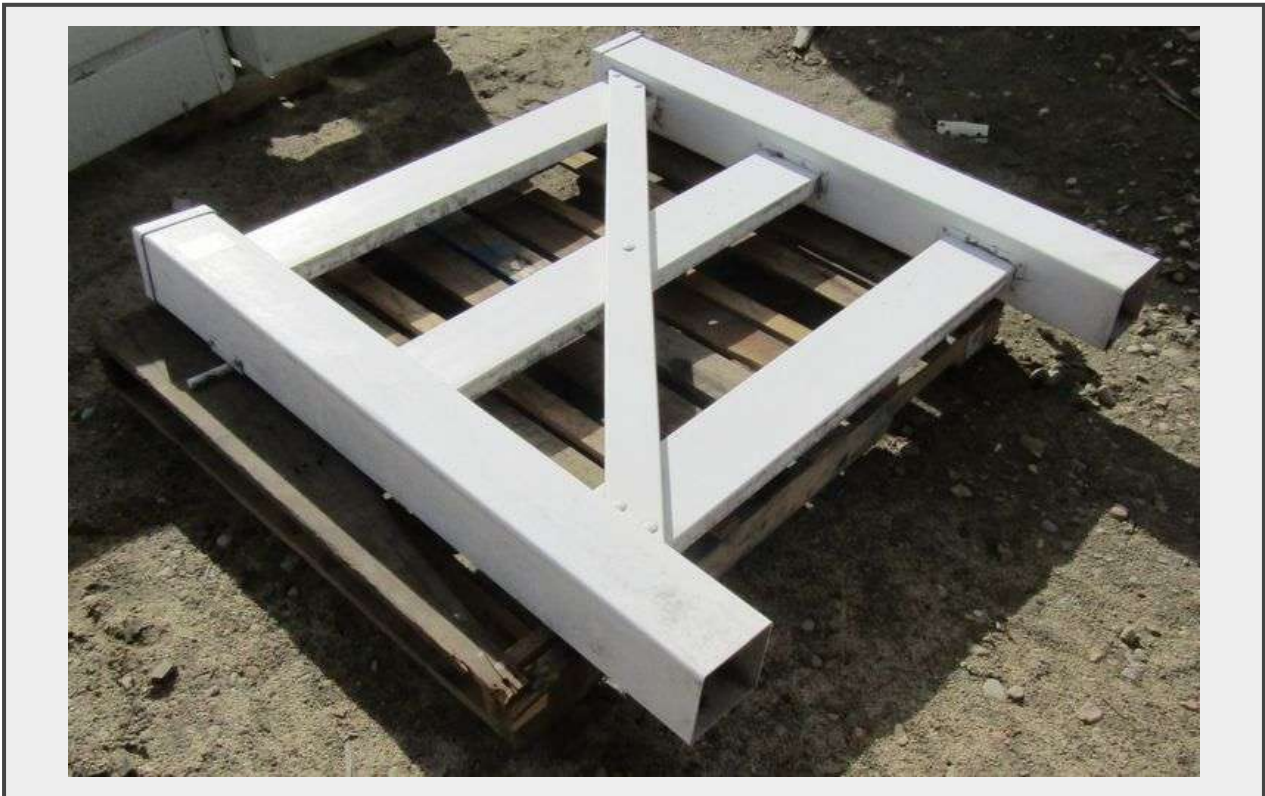

Sale Name: EARLY SPRING FARM & HEAVY EQUIPMENT AUCTION

LOT 8082 - B-587 Vinyl Gate

LOCATION ROW 8

Description

4' x 4' with hinges

LOT LOCATION: ROW 8

Quantity: 1

<https://bid.pickettauctions.com/>