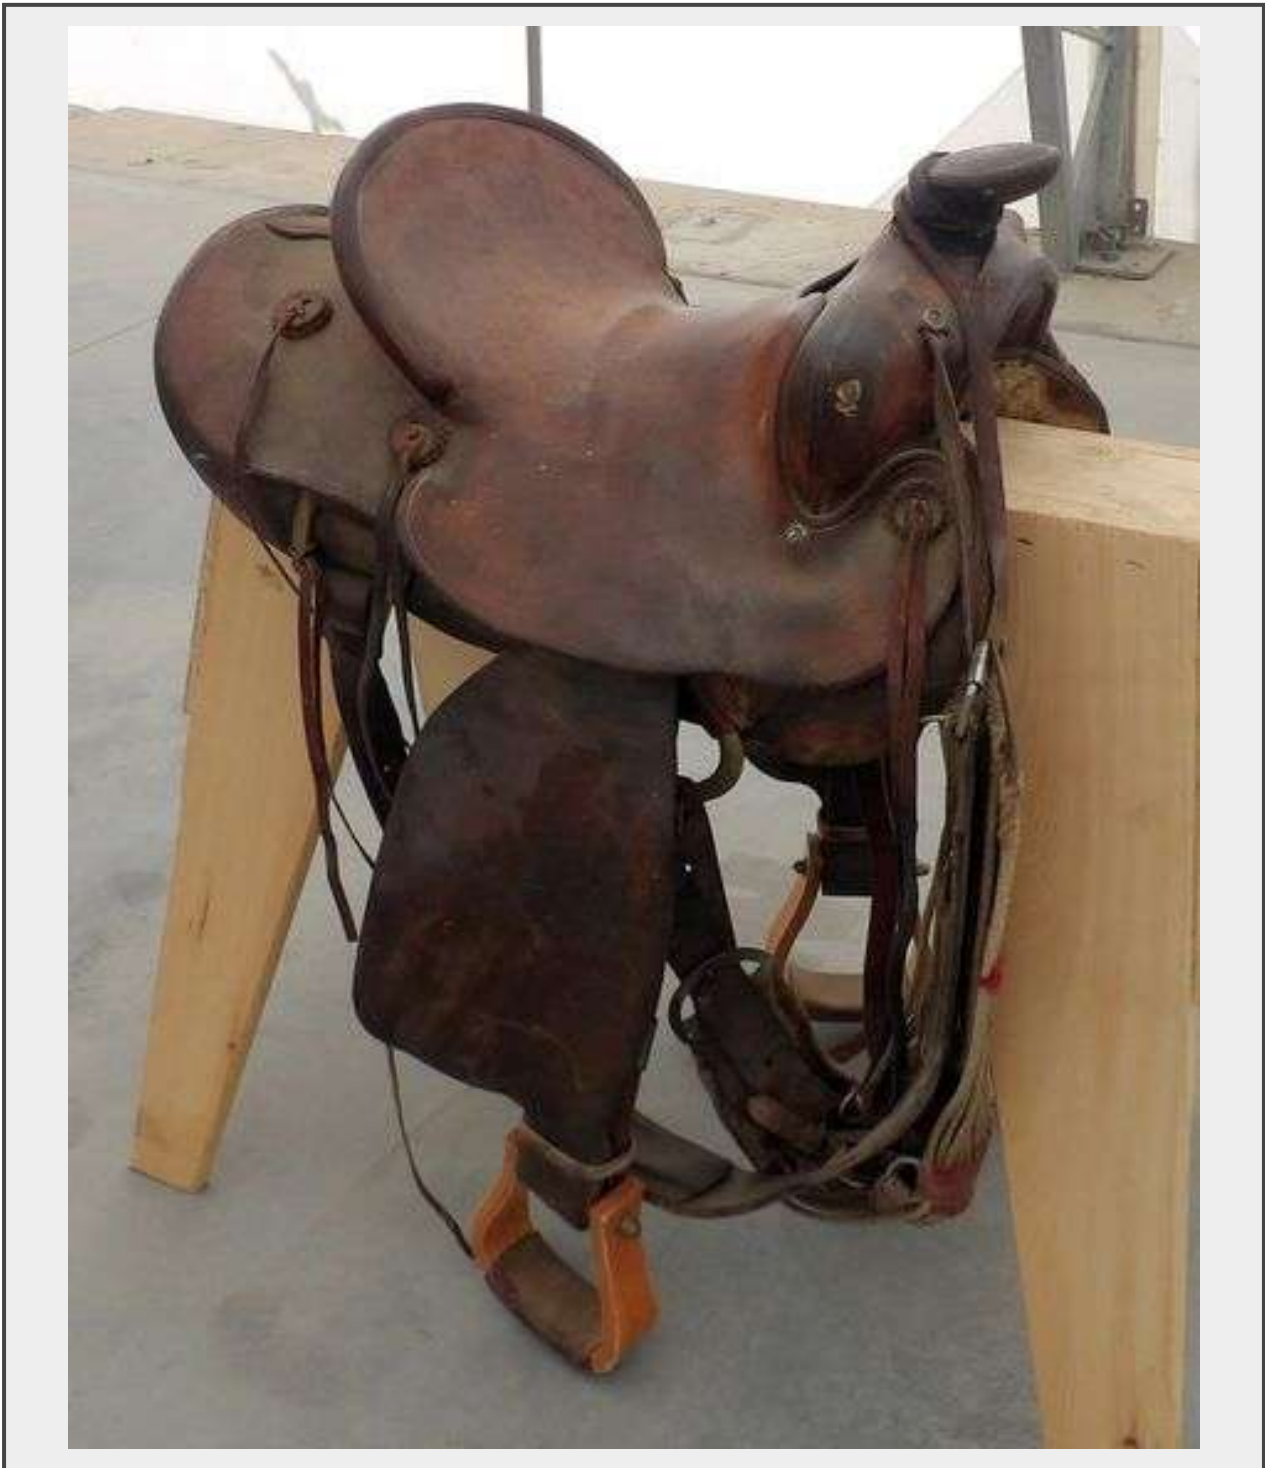

Sale Name: LATE SPRING FARM & HEAVY EQUIPMENT AUCTION 2026

LOT 6470 - M-222 Riding Saddle

Description

Mac Peterson

14" seat

14" swells

4" cantle

With stirrups and cinch