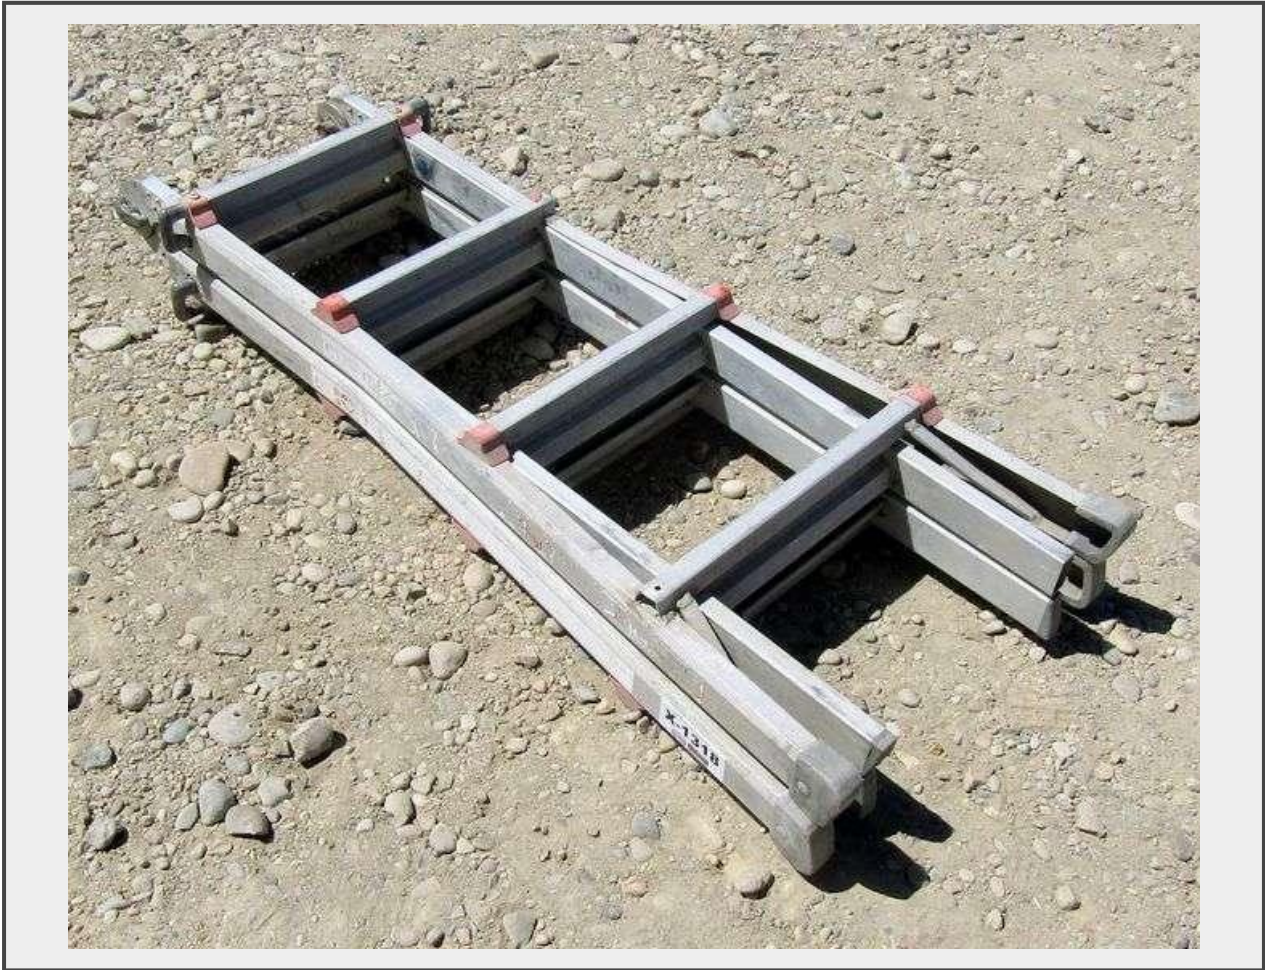

Sale Name: JULY HOT SUMMER FARM & HEAVY EQUIPMENT AUCTION

LOT 4793 - X-1318 Little Giant Ladder

Location LL: SOUTH SIDE OF SHOP

Description

4' - 6 1/2'

Quantity: 1

<https://bid.pickettauctions.com/>