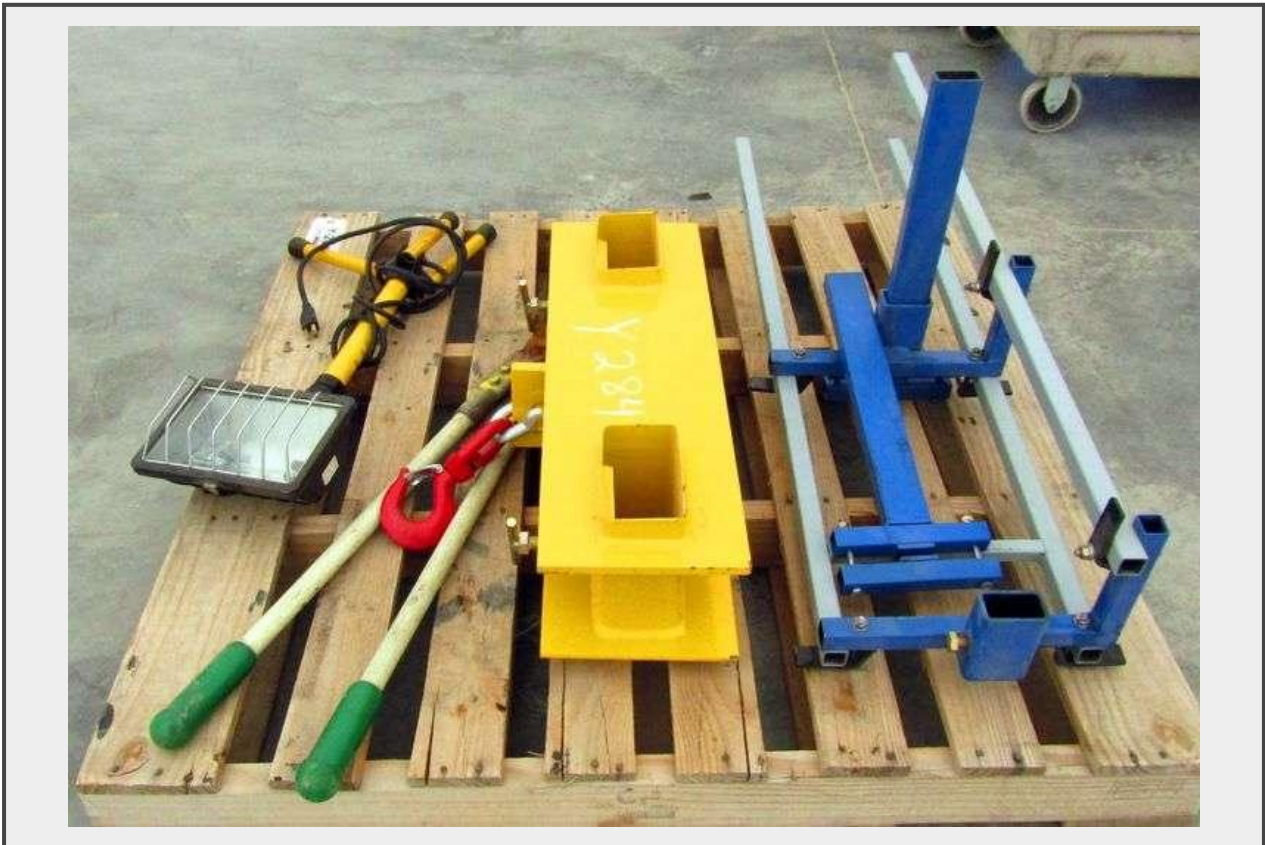

Sale Name: FALL PRE HUNTING FARM & HEAVY EQUIPMENT AUCTION

LOT 5455 - Y-284 Fork Hook + Portable Mill Frame

Location WEST SHOP FLOOR

Description

Pallet fork hooks - max lift capacity approx. 5,000 lbs.

Portable mill frame

Work light - works

Rebar cutter

LOT LOCATION: WEST SHOP FLOOR

Quantity: 1

<https://bid.pickettauctions.com/>