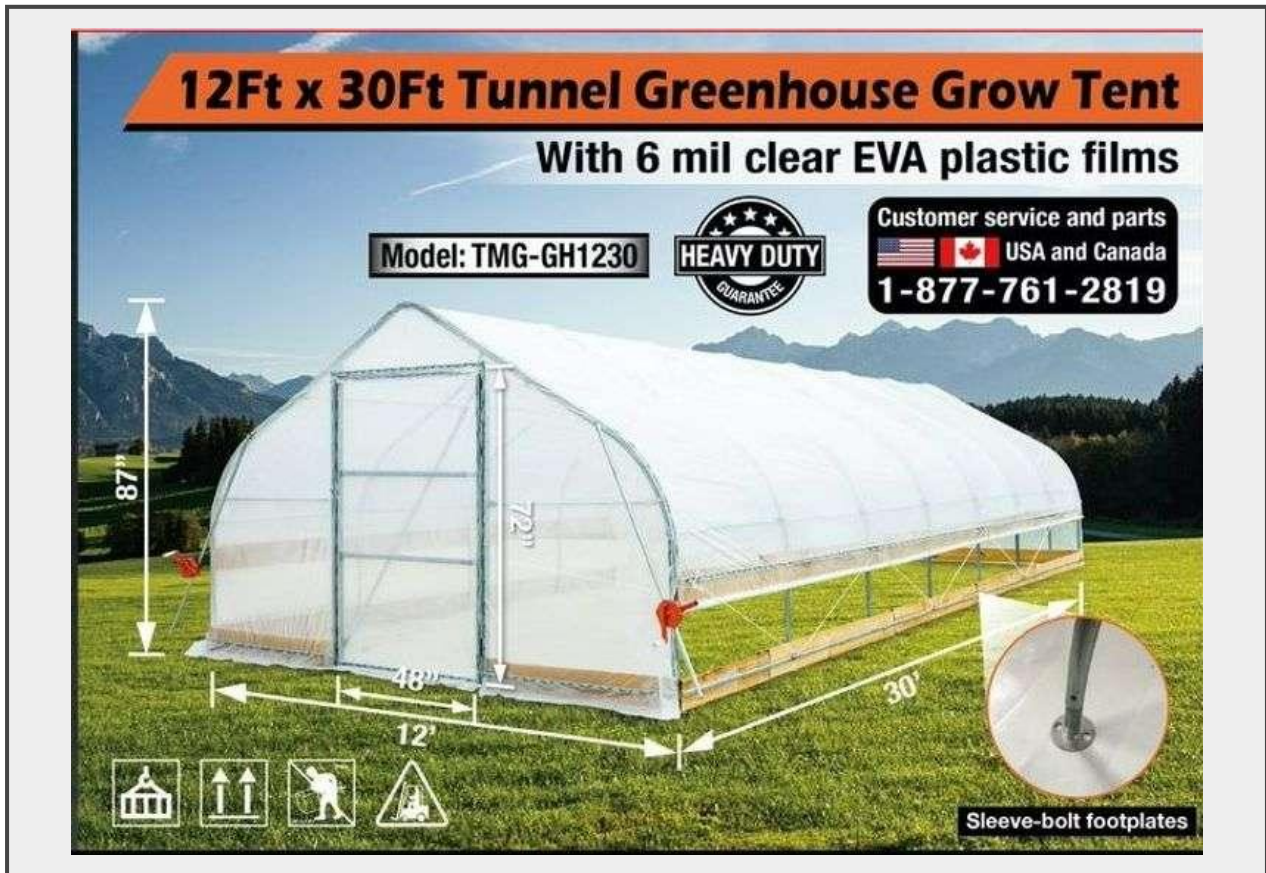

Sale Name: FALL PRE HUNTING FARM & HEAVY EQUIPMENT AUCTION

LOT 165 - Y-369 TMG 12X30 Tunnel Greenhouse Grow Tent

Location ROW 2

Description

Model: TMG-GH1230

With 6 mil clear EVA plastic films

Galvanized steel structure

4' X 6' door

UNUSED still in freight packaging

LOT LOCATION: ROW 2

Quantity: 1

<https://bid.pickettauctions.com/>