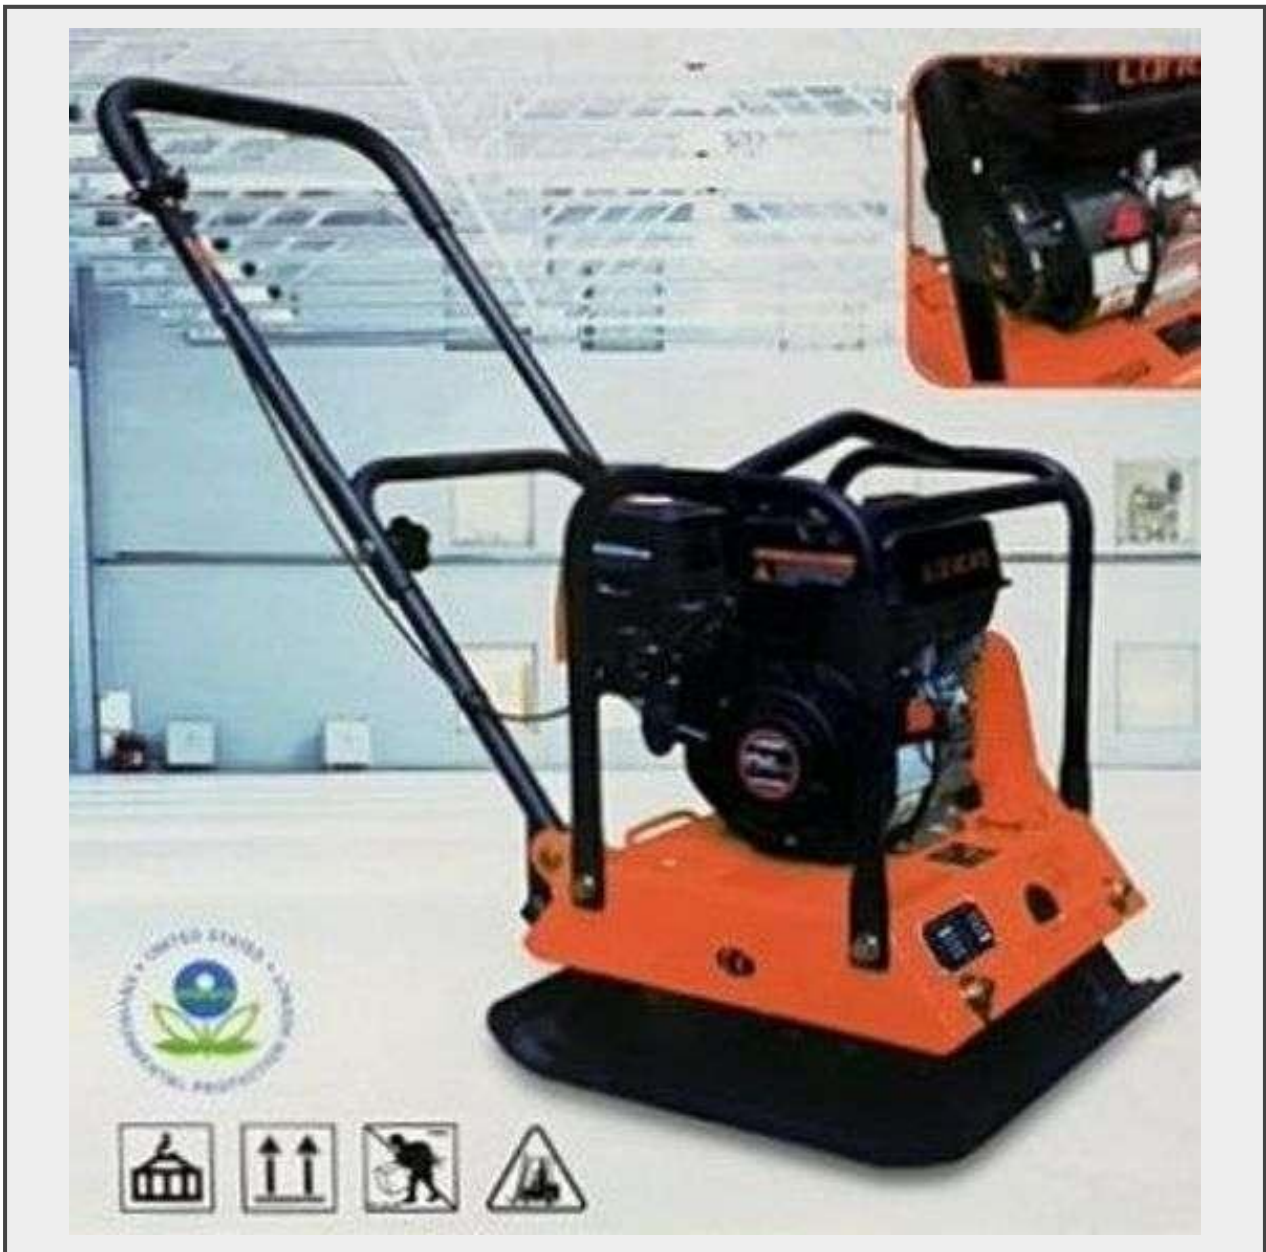

Sale Name: FALL PRE HUNTING FARM & HEAVY EQUIPMENT AUCTION

LOT 2020 - Y-390 TMG Heavy Duty Plate Compactor

Location ROW 2

Description

4200 VPM

3400 lb. compaction force

21" X 17" plate

12" compaction depth

Loncin G200F 6.5HP engine

UNUSED still in freight packaging

LOT LOCATION: ROW 2

Quantity: 1

<https://bid.pickettauctions.com/>