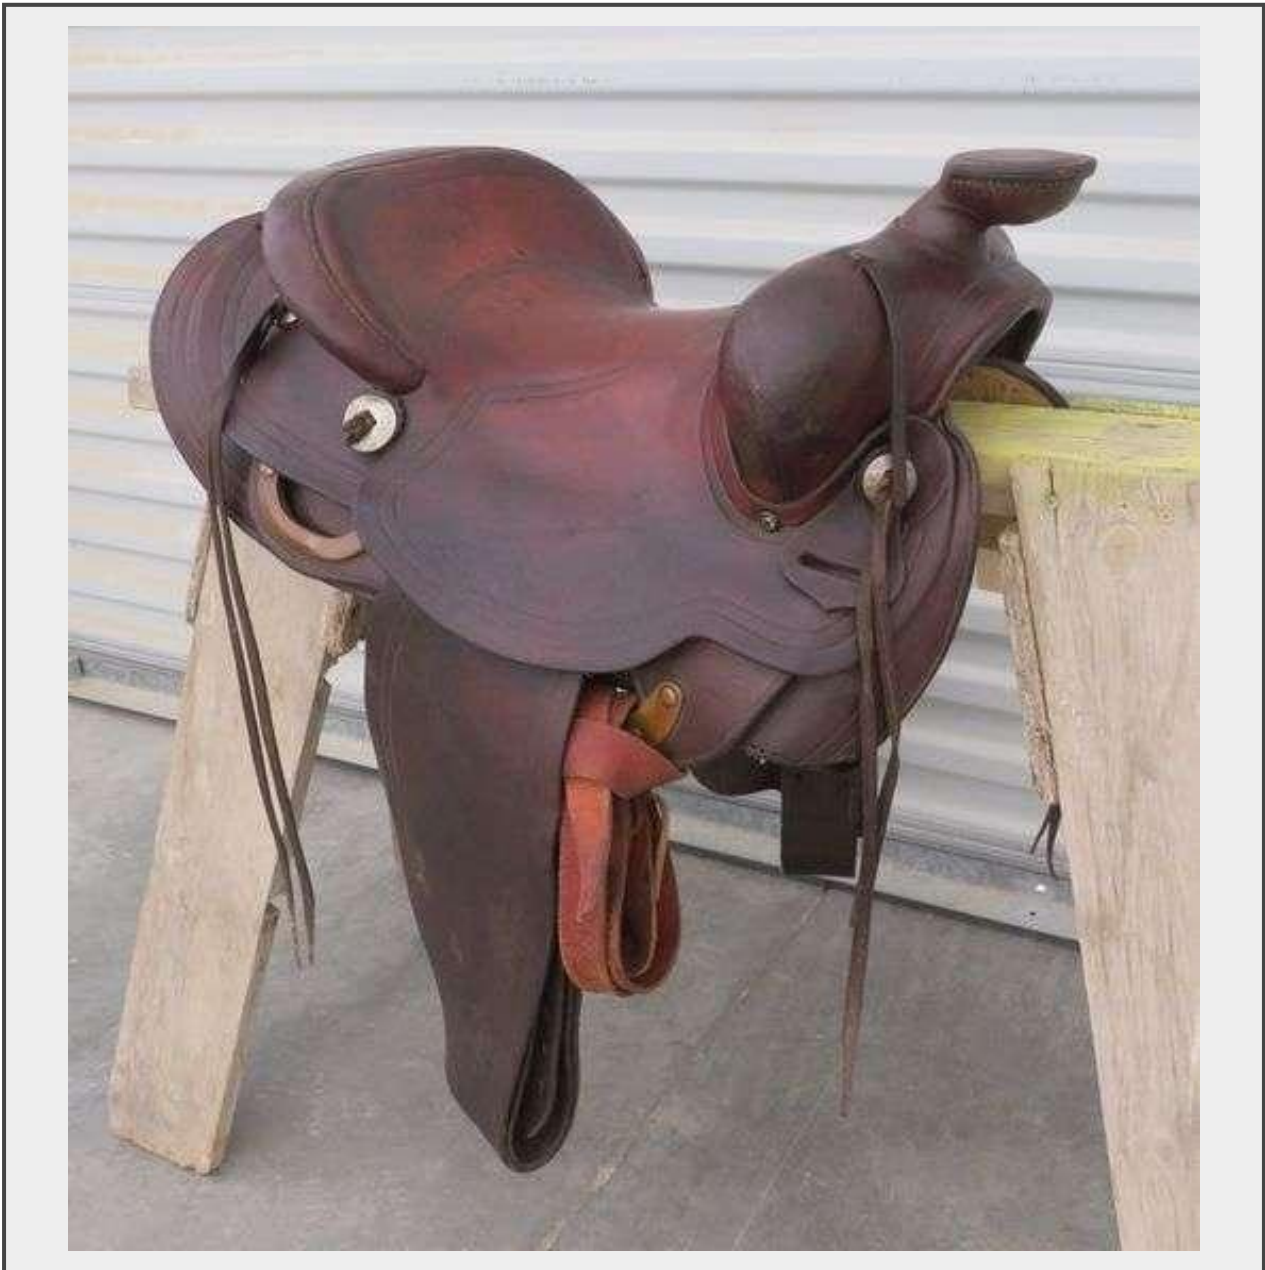

**Sale Name:** FALL PRE HUNTING FARM & HEAVY EQUIPMENT AUCTION

**LOT 4883 - Y-538 Hereford Brand Saddle**

**Location** SOUTH WALL OF SHOP

**Description**

Tex Tan Yoakum

15" seat

15" swells

2" cantle

**\*\*Saddle Rack Not Included\*\***

**LOT LOCATION:** SOUTH WALL OF SHOP

Quantity: 1

<https://bid.pickettauctions.com/>