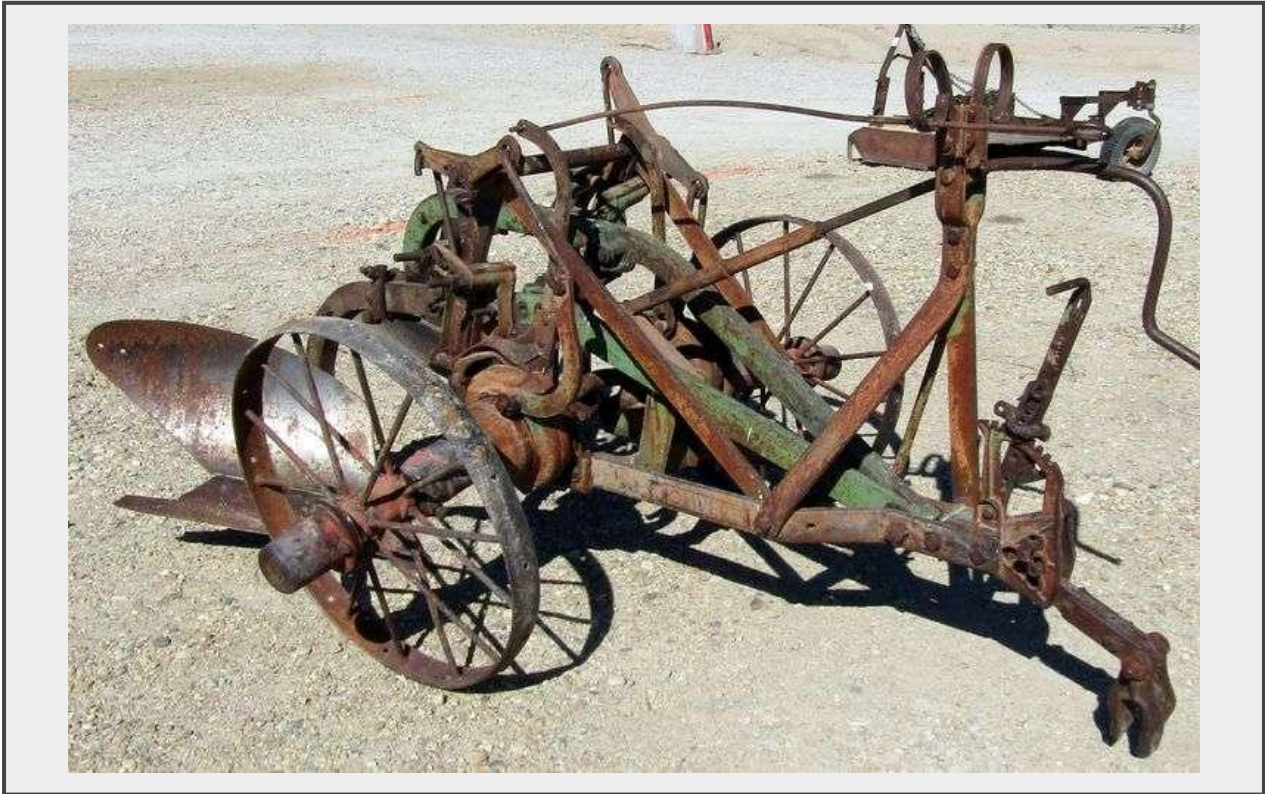

**Sale Name:** END OF YEAR FARM & HEAVY EQUIPMENT AUCTION

**LOT 1907 - Z-146 Oliver Plow**

**Location** ROW 5

**Description**

2 bottom one way plow

approx. 10' long x 6' wide

**LOT LOCATION:** ROW 5

**Quantity:** 1